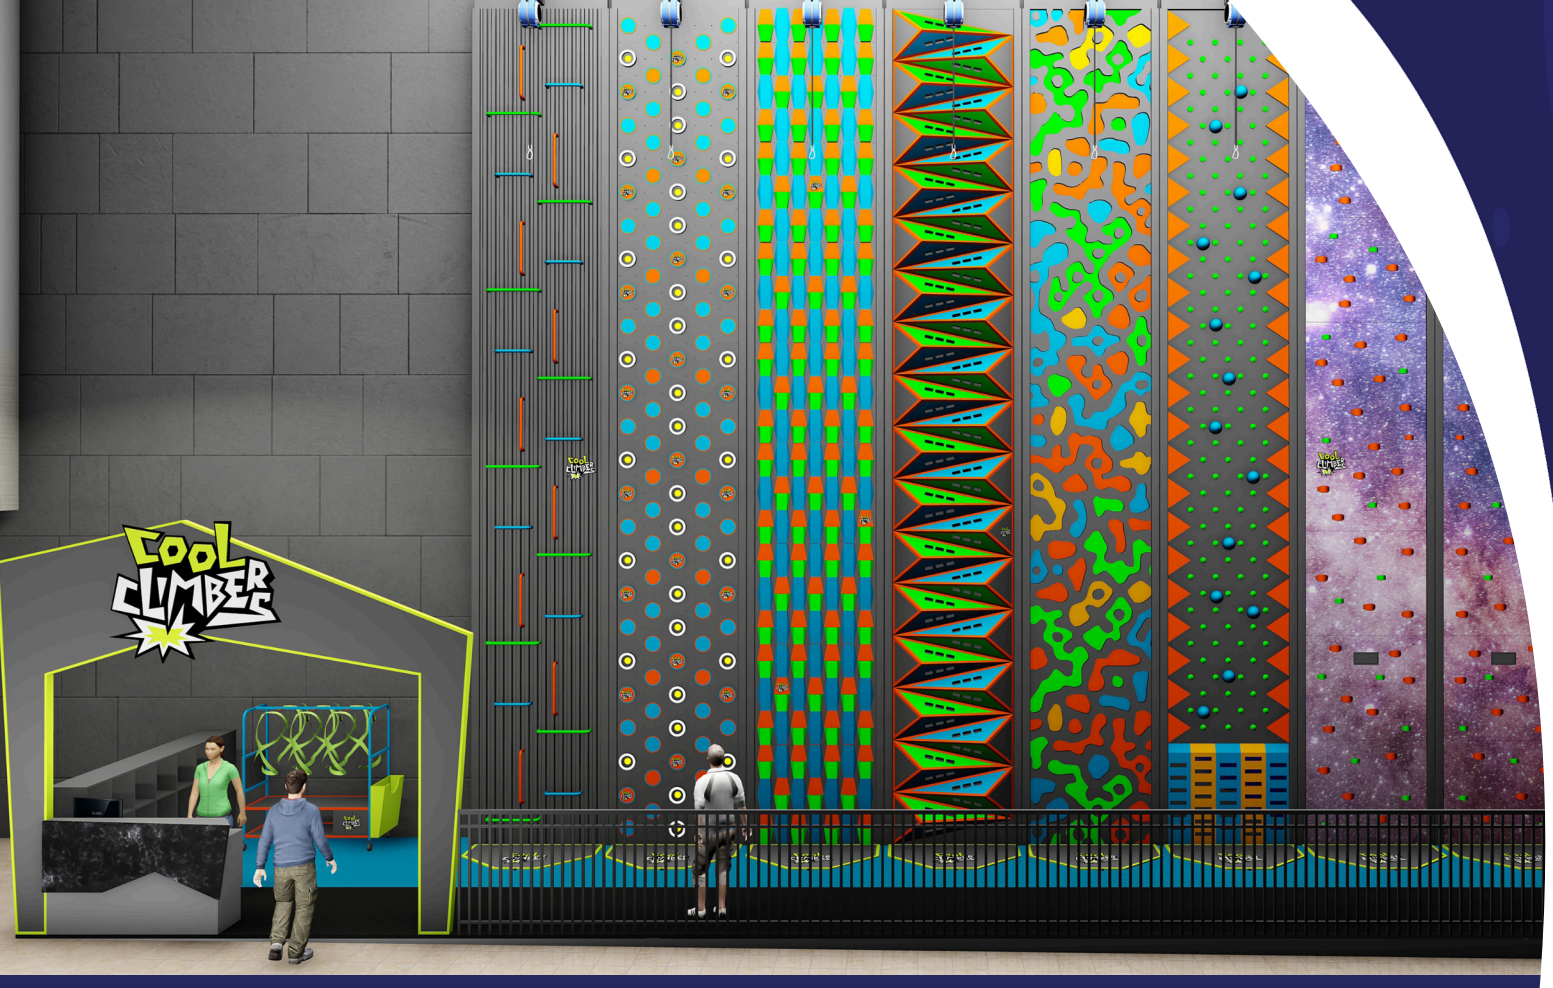

### KEY FACTS

Body height: 110 cm min.  
 Body weight: 15 kg min.-130 kg max.  
 Age group: from 6 years onwards  
 Footprint: ±9.0 sqm/wall  
 (including safety distance)  
 Wall height: 6.5 m min.  
 Standard heights: 6 m, 7 m, 8 m, 10 m  
 Capacity: 1 guest per wall

Belay Gate (Front)

Belay Gate (Back)

Climbing Wall Identification Plate

Operators Gear Rack

Cool Climbers is an attraction ideal for Indoor and Outdoor locations such as Family Entertainment Centers, Adventure Parks, Fitness Centers, and more. It is a perfect solution for the leisure and entertainment businesses looking to introduce new attractions to their guests or to expand their activities beyond what they currently offer.