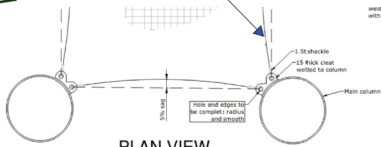

# MAGIC TREE

[www.hps-playco.at](http://www.hps-playco.at)

... wir bewegen Kinder!

**HPS PLAY COMPANY**

3D VIEW OF THE ENTRANCE

ELEVATION OF NEW PLATFORM WIRE ROPE CONNECTIONS TO COLUMNS  
Scale 1:10

NET CLIMB DETAILS

PLAN VIEW

NET CLIMB EXPERIENCE

NOTE:  
FOR FINISHES SPECIFICATION  
REFER TO MATERIAL SCHEDULE

## KEY FACTS

Body height: 100 cm min.  
 Body weight: 130 kg max.  
 Age group: from 4 years onwards  
 Footprint: 105 sqm  
 Height: 11 m  
 Capacity: 60 guests  
 Operators: 2 persons

Net Maze

Faceted Tree Structure

Spiral Climb

Slide Entrance & Web Deck

The Magic Tree is designed to be a unique, central Net Climbing and Slide Attraction set up characterized by the following features: Non belayed climbing adventure along with a collective, self-contained Net System where the users emerge into the custom tree structure and towards the slide. A complex set up of net climbing tunnels, adventure bridges and obstacles.