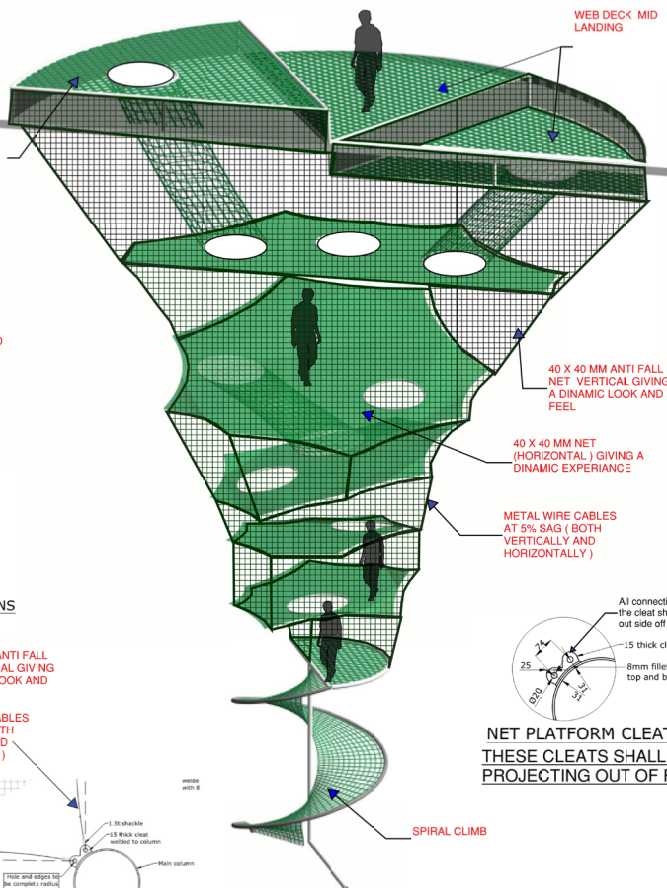

# MAGIC TREE

[www.hps-playco.at](http://www.hps-playco.at)

... wir bewegen Kinder!

**HPS PLAY COMPANY**

3D VIEW OF THE ENTRANCE

ELEVATION OF NEW PLATFORM WIRE ROPE CONNECTIONS TO COLUMNS  
Scale 1:10

NET CLIMB DETAILS

PLAN VIEW

NET CLIMB EXPERIENCE

NOTE:  
FOR FINISHES SPECIFICATION  
REFER TO MATERIAL SCHEDULE

## KEY FACTS

Body height: 100 cm min.  
 Body weight: 130 kg max.  
 Age group: from 4 years onwards  
 Footprint: 105 sqm  
 Height: 11 m  
 Capacity: 60 guests  
 Operators: 2 persons

Net Maze

Faceted Tree Structure

Spiral Climb

Slide Entrance & Web Deck

The Magic Tree is designed to be a unique, central Net Climbing and Slide Attraction set up characterized by the following features: Non belayed climbing adventure along with a collective, self-contained Net System where the users emerge into the custom tree structure and towards the slide. A complex set up of net climbing tunnels, adventure bridges and obstacles.