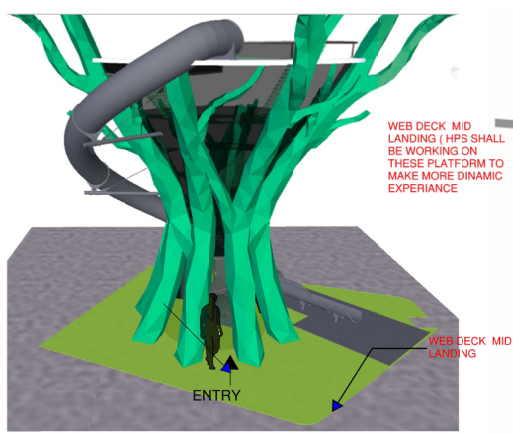

# MAGIC TREE

[www.hps-playco.at](http://www.hps-playco.at)

... wir bewegen Kinder!

**HPS PLAY COMPANY**

3D VIEW OF THE ENTRANCE

ELEVATION OF NEW PLATFORM WIRE ROPE CONNECTIONS TO COLUMNS  
Scale 1:10

NET CLIMB DETAILS

PLAN VIEW

NET CLIMB EXPERIENCE

NOTE:  
FOR FINISHES SPECIFICATION  
REFER TO MATERIAL SCHEDULE

## KEY FACTS

Body height: 100 cm min.  
 Body weight: 130 kg max.  
 Age group: from 4 years onwards  
 Footprint: 105 sqm  
 Height: 11 m  
 Capacity: 60 guests  
 Operators: 2 persons

Net Maze

Faceted Tree Structure

Spiral Climb

Slide Entrance & Web Deck

The Magic Tree is designed to be a unique, central Net Climbing and Slide Attraction set up characterized by the following features: Non belayed climbing adventure along with a collective, self-contained Net System where the users emerge into the custom tree structure and towards the slide. A complex set up of net climbing tunnels, adventure bridges and obstacles.