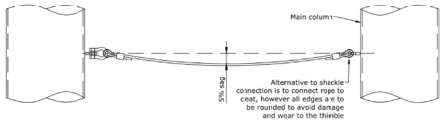

# MAGIC TREE

[www.hps-playco.at](http://www.hps-playco.at)

... wir bewegen Kinder!

**HPS PLAY COMPANY**

3D VIEW OF THE ENTRANCE

ELEVATION OF NEW PLATFORM WIRE ROPE CONNECTIONS TO COLUMNS  
Scale 1:10

NET CLIMB DETAILS

## KEY FACTS

Body height: 100 cm min.  
 Body weight: 130 kg max.  
 Age group: from 4 years onwards  
 Footprint: 105 sqm  
 Height: 11 m  
 Capacity: 60 guests  
 Operators: 2 persons

Net Maze

Faceted Tree Structure

Spiral Climb

Slide Entrance & Web Deck

The Magic Tree is designed to be a unique, central Net Climbing and Slide Attraction set up characterized by the following features: Non belayed climbing adventure along with a collective, self-contained Net System where the users emerge into the custom tree structure and towards the slide. A complex set up of net climbing tunnels, adventure bridges and obstacles.