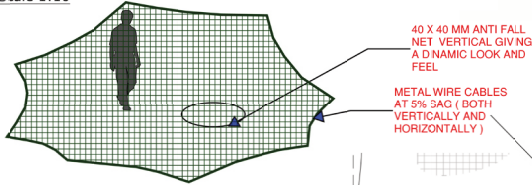

# MAGIC TREE

[www.hps-playco.at](http://www.hps-playco.at)

... wir bewegen Kinder!

**HPS PLAY COMPANY**

3D VIEW OF THE ENTRANCE

ELEVATION OF NEW PLATFORM WIRE ROPE CONNECTIONS TO COLUMNS  
Scale 1:10

NET CLIMB DETAILS

## KEY FACTS

Body height: 100 cm min.  
 Body weight: 130 kg max.  
 Age group: from 4 years onwards  
 Footprint: 105 sqm  
 Height: 11 m  
 Capacity: 60 guests  
 Operators: 2 persons

Net Maze

Faceted Tree Structure

Spiral Climb

Slide Entrance & Web Deck

The Magic Tree is designed to be a unique, central Net Climbing and Slide Attraction set up characterized by the following features: Non belayed climbing adventure along with a collective, self-contained Net System where the users emerge into the custom tree structure and towards the slide. A complex set up of net climbing tunnels, adventure bridges and obstacles.